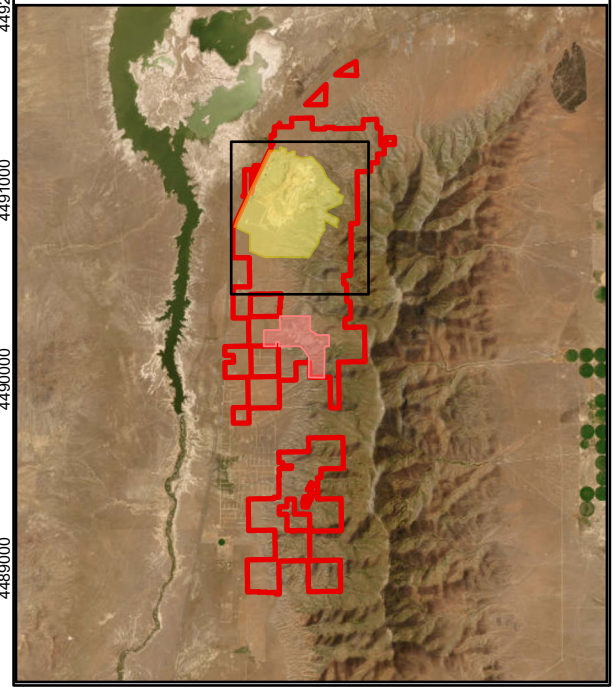

**INTEGRA
RESOURCES**

4/1/2026

Florida Canyon Mining, Inc
Integra Resources Corporation

**Figure 1
Florida Canyon
Mine Property**